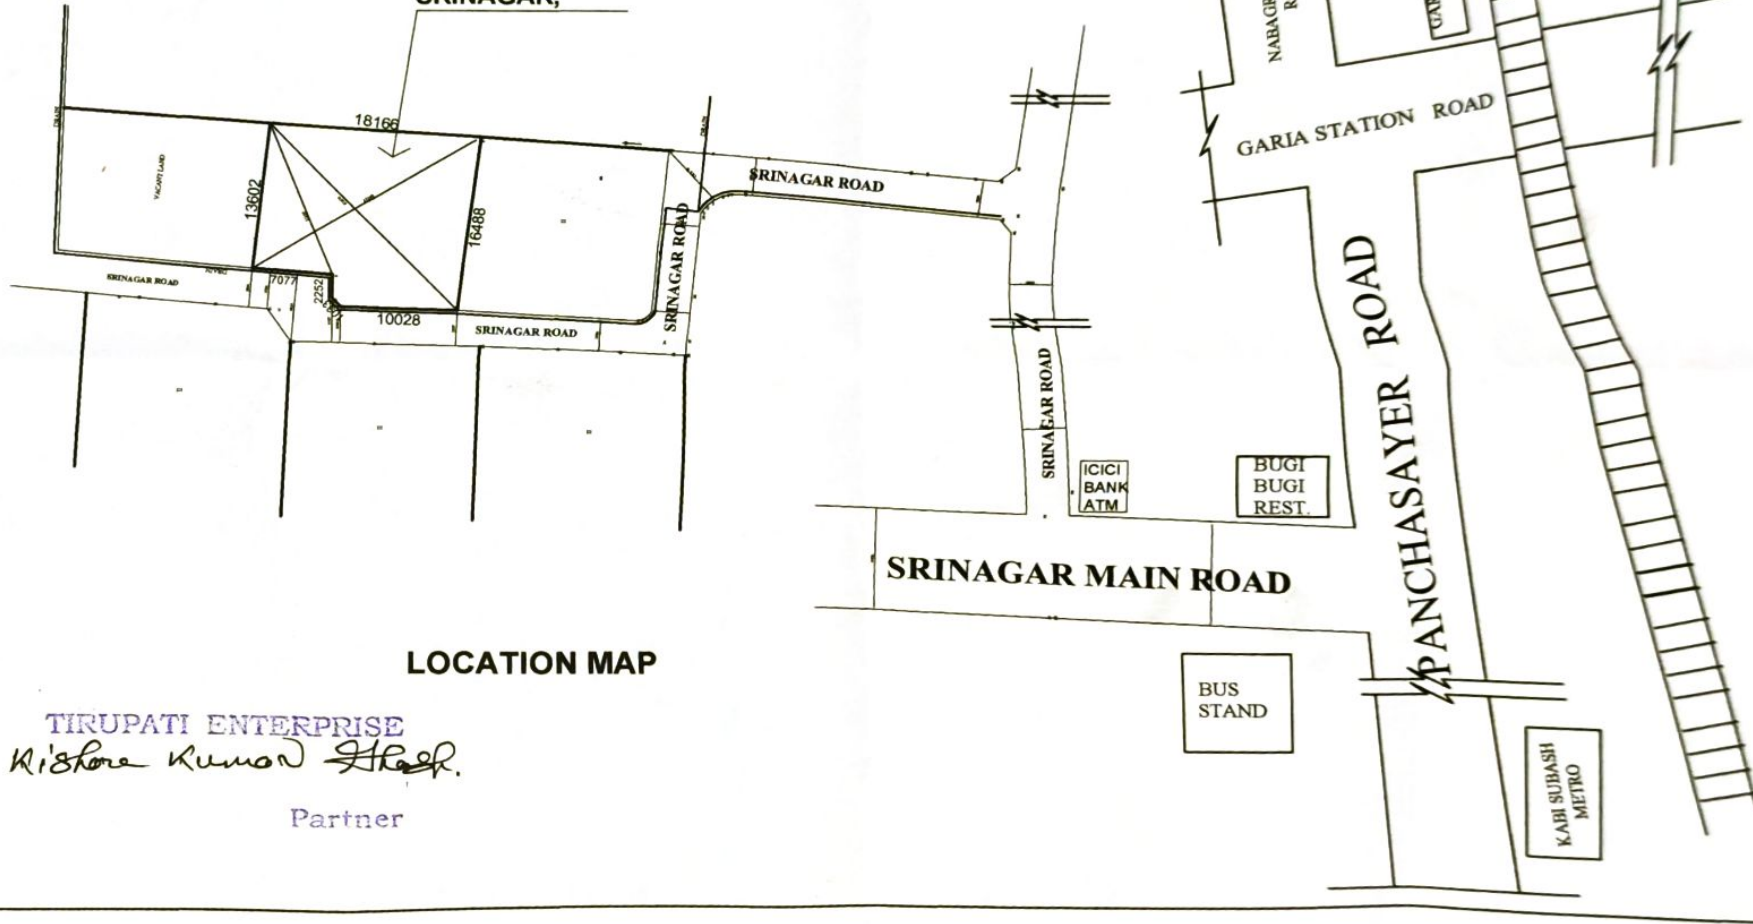

1810. SRINAGAR, P.S. SONERPUR NOW NARENDRAPUR, KOL-94

LONG: 22.469449

LAT: 88.405213

1810,  
SRINAGAR,

LOCATION MAP

TIRUPATI ENTERPRISE

*Rishona Kumar Singh*

Partner